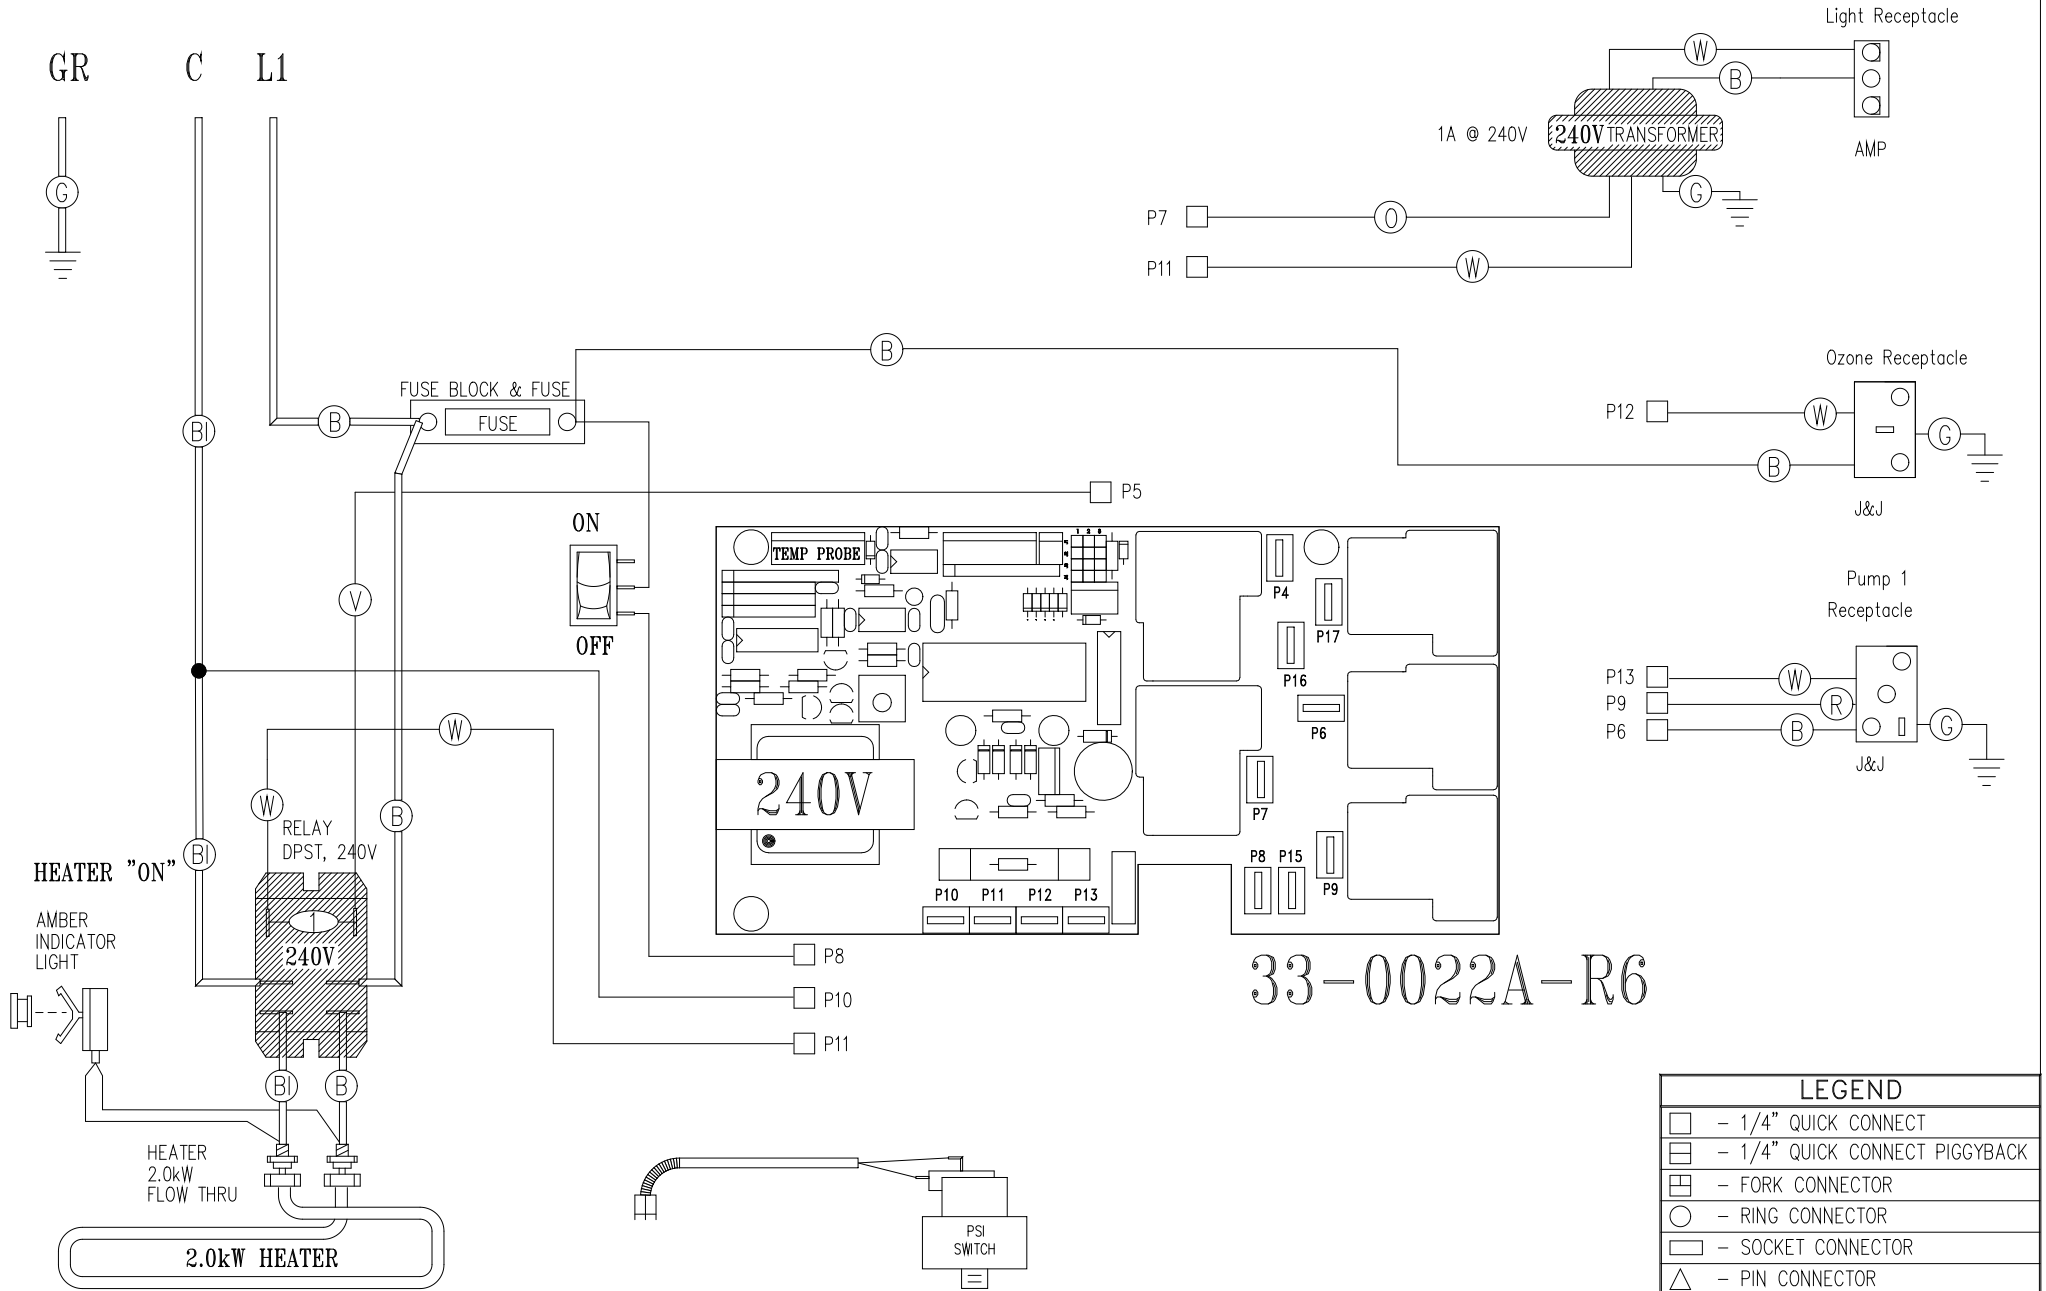

GR C L1

33-0022A-R6

LEGEND	
	- 1/4" QUICK CONNECT
	- 1/4" QUICK CONNECT PIGGYBACK
	- FORK CONNECTOR
	- RING CONNECTOR
	- SOCKET CONNECTOR
	- PIN CONNECTOR

HYDRO-QUIP
CORONA, CA 909.273.7575

Manufacture Notes: ON RELAY INDICATES CAPACITOR.

Dwg. No.
E204A0-KQUY6-B

Drawn CDV	Rev 3
Date 7.25.00	
Diagram No. 4112	

Wire Color Code	
B - Black	G - Green
Br - Brown	Bl - Blue
R - Red	V - Violet
O - Orange	W - White
Y - Yellow	Gr - Grey